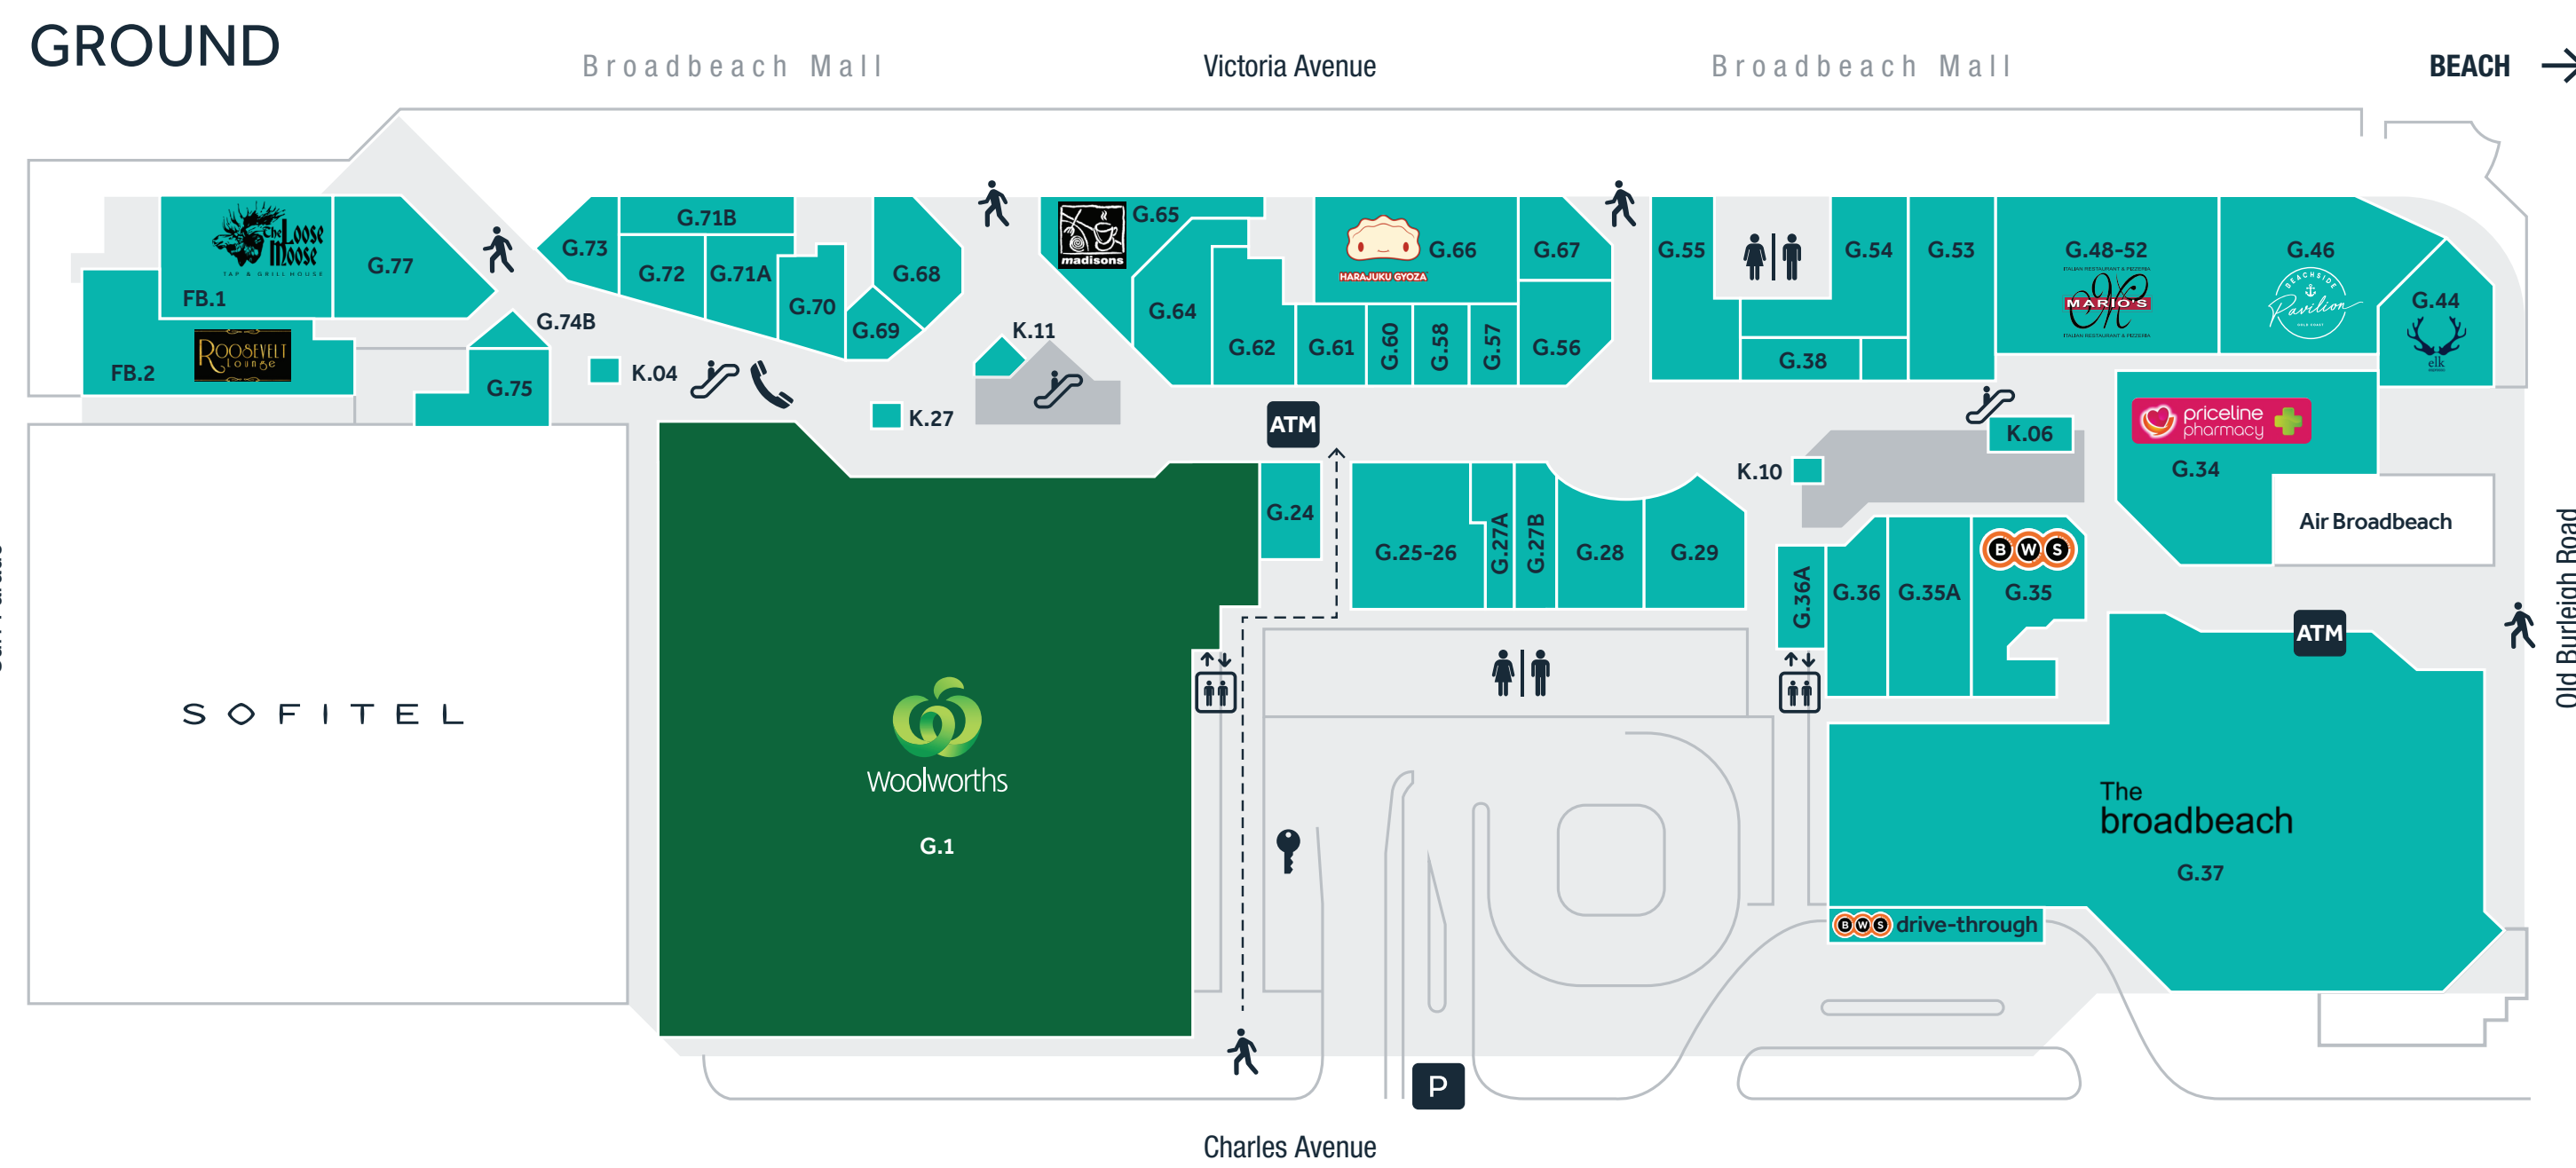

CENTRE DIRECTORY

Legend

- Male and Female Toilets
- Accessible Toilets
- Baby care room
- Public Telephone
- Medical Centre
- Escalator
- Lifts
- Parking
- ATM
- Post Office Boxes

B1. Basement

- Dry Cleaners
- Car Wash

L3. Level 3

- Centre Management

ATMs

- Cash Connect ATM G.A2
- ATM To Go G.A3

Corporate Offices

- Centre Management Office L3
- Crown Limited L2.46
- Equity Access L2.11
- Ignite Travel Group L1.27
- Parker Simmonds Solicitors Lawyers L2.47
- National Advice Network L2.01

Restaurants and Cafés

- A Little Oasis K1.01
- Bar Espana G.53
- Base Espresso G.55
- Beachside Pavilion G.46
- Elk Espresso G.44
- Grand Dynasty G.54
- Harajuku Gyoza Beer Stadium G.66
- Madisons Café & Patisserie G.65
- Mario's Italian Restaurant G.48
- Sophia's Restaurant & Bar G.71B
- The Broadbeach G.37
- The Loose Moose Tap & Grill House FB.1
- The Roosevelt Lounge FB.2
- The Spice Kitchen and Bar G.67