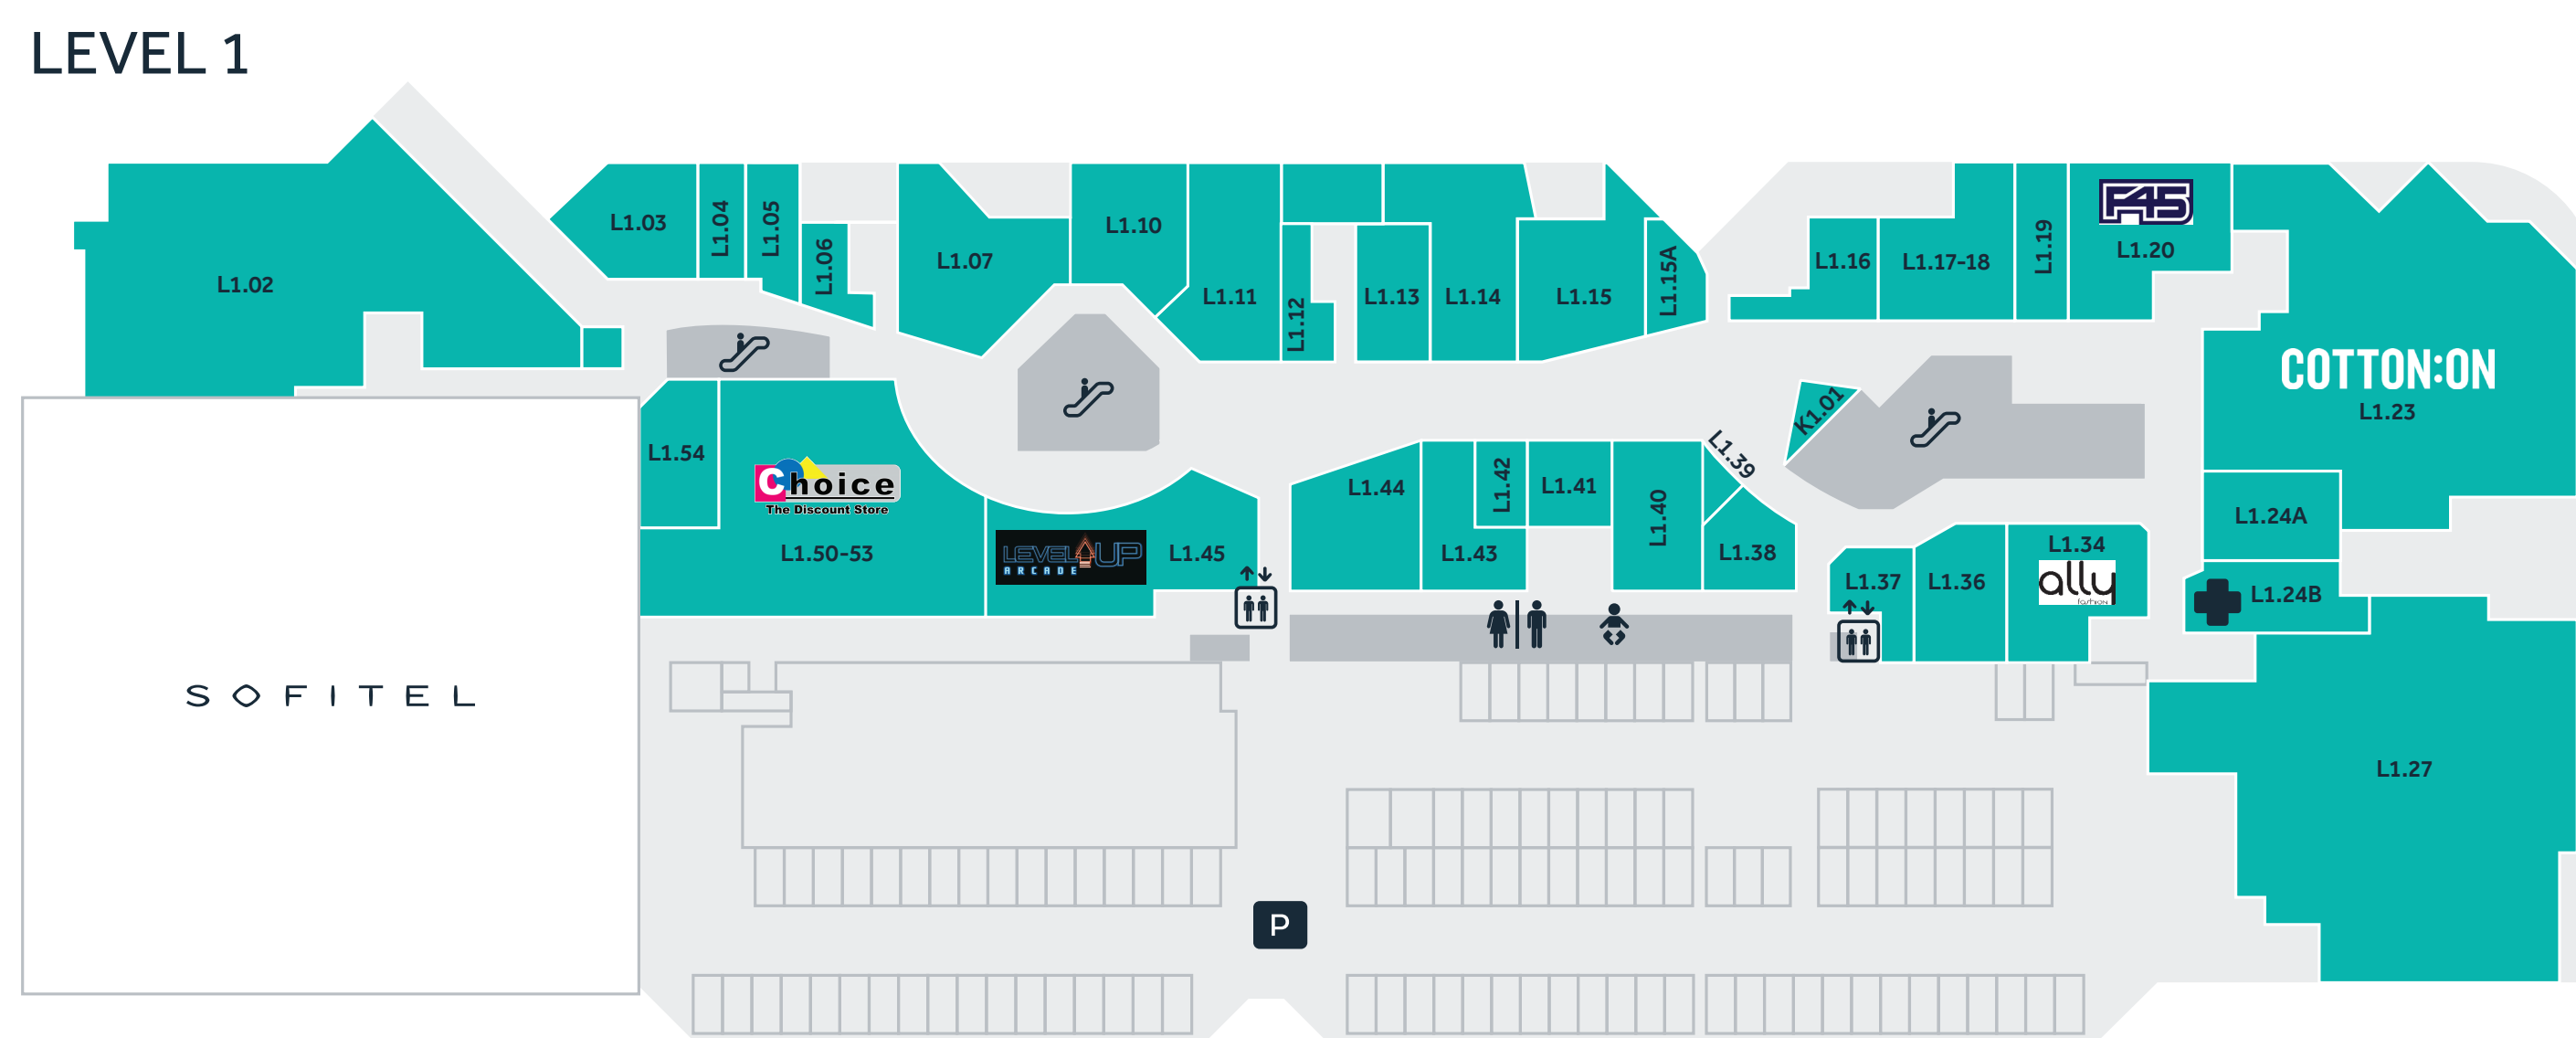

CENTRE DIRECTORY

Legend

- Male and Female Toilets
- Accessible Toilets
- Baby care room
- Public Telephone
- Medical Centre
- Escalator
- Lifts
- Parking
- ATM
- Post Office Boxes

B1. Basement

- Dry Cleaners
- Car Wash

L3. Level 3

- Centre Management

ATMs

- Cash Connect ATM G.A2
- ATM To Go G.A3

Corporate Offices

- Centre Management Office L3
- Crown Limited L2.46
- Equity Access L2.11
- Ignite Travel Group L1.27
- Parker Simmonds Solicitors Lawyers L2.47
- National Advice Network L2.01